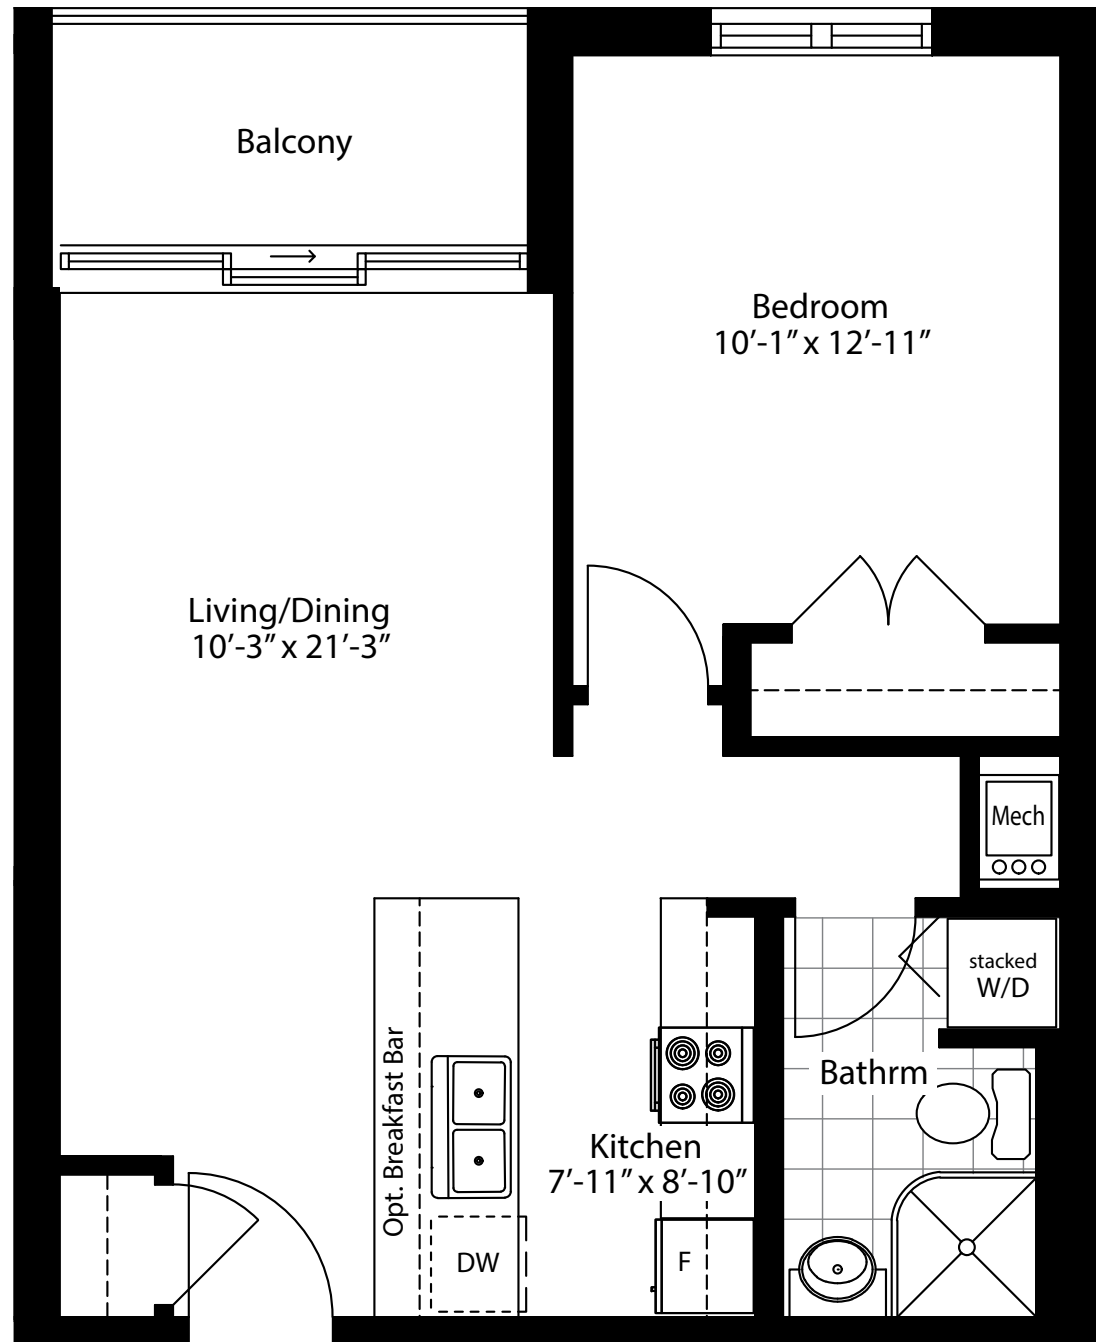

ONE BEDROOM CITY VIEW

SUITE 5 **605** SQ.FT.

INCLUDES 45 SQ.FT. BALCONY (1ST - 6TH FLOOR)

SUITE AVAILABLE ON FLOORS 1 - 6
(Suite numbers 105, 205, 305, 405, 505, 605)