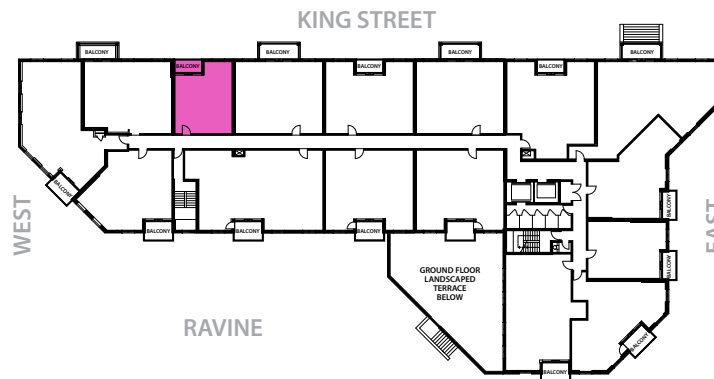

ONE BEDROOM CITY VIEW

SUITE 5 **605** SQ.FT.

INCLUDES 45 SQ.FT. BALCONY (1ST - 6TH FLOOR)

SUITE AVAILABLE ON FLOORS 1 - 6
(Suite numbers 105, 205, 305, 405, 505, 605)